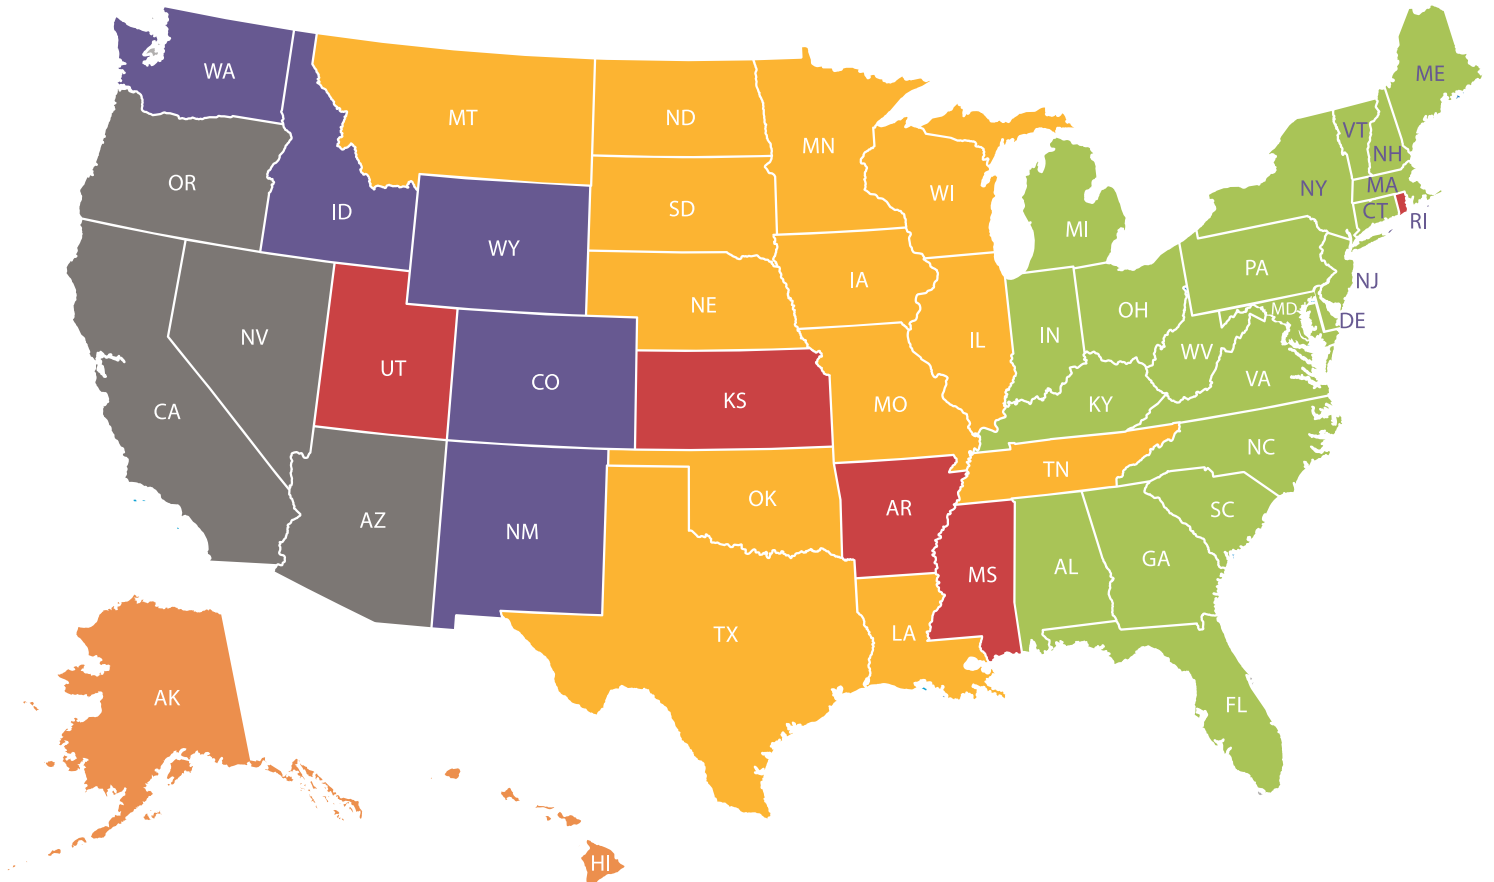

TOLOSA

Holiday Shipping Deadline Dates

Thanksgiving

GROUND*	11/17	11/15	11/14	11/13	N/A
2ND DAY**	N/A	11/17	11/15	11/15	11/15
OVERNIGHT**	11/20	11/20	11/20	11/20	11/20
NO-SHIP STATE	X				

Christmas

GROUND*	12/18	12/15	12/14	12/13	N/A
2ND DAY**	N/A	N/A	12/18	12/18	12/18
OVERNIGHT**	12/20	12/20	12/20	12/20	12/20
NO-SHIP STATE	X				

Order online tolosawinery.com - OR - Call 805.305.9164

* Thanksgiving Day is Thursday, November 23 and Christmas Day is Monday, December 25, 2023.
Ground shipping dates are guidelines and delivery cannot be guaranteed.
All orders must be placed by 12 PM PST on dates listed above.